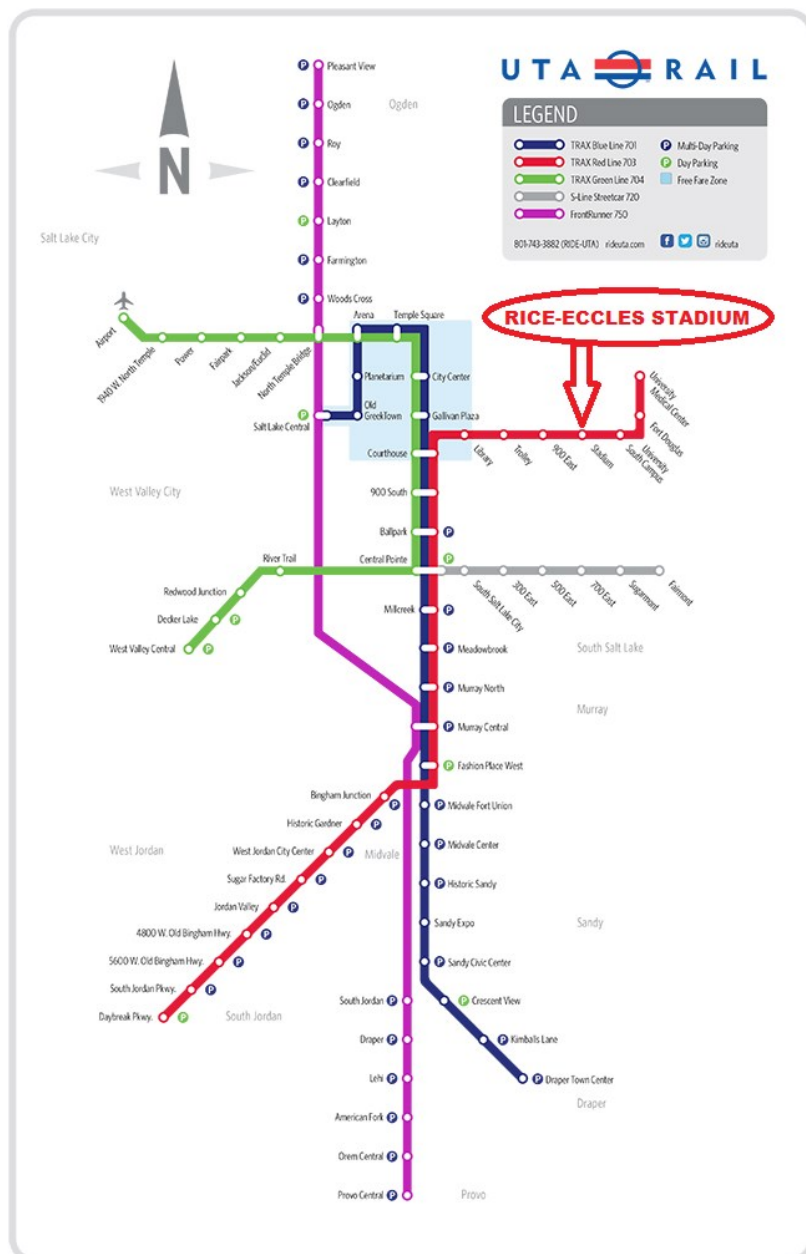

State Football Championship

Friday, Nov. 16th 11:00 am

VS.

Ride UTA Free

Your ticket to the football game is valid as UTA fare all day on game day.

Travel Tips for Riding UTA to the Game:

- **FrontRunner & TRAX** to game:
 - Arrive at station at least 5 minutes before train departure time.
 - Orem Station northbound train departures: **7:56 am, 8:26, 8:56, 9:26**
 - At Murray Station, transfer from **FrontRunner to TRAX Red Line to University.**
- **TRAX** only to game:
 - Murray Central Station (5300 South directly west of IHC Hospital) is the best TRAX station to drive to.
 - Arrive at station by **10:15 am.**
 - Board **TRAX Red Line to University.**
 - Red Line runs every 15 minutes.

Thank You for Riding

801-RIDE-UTA

rideuta.com