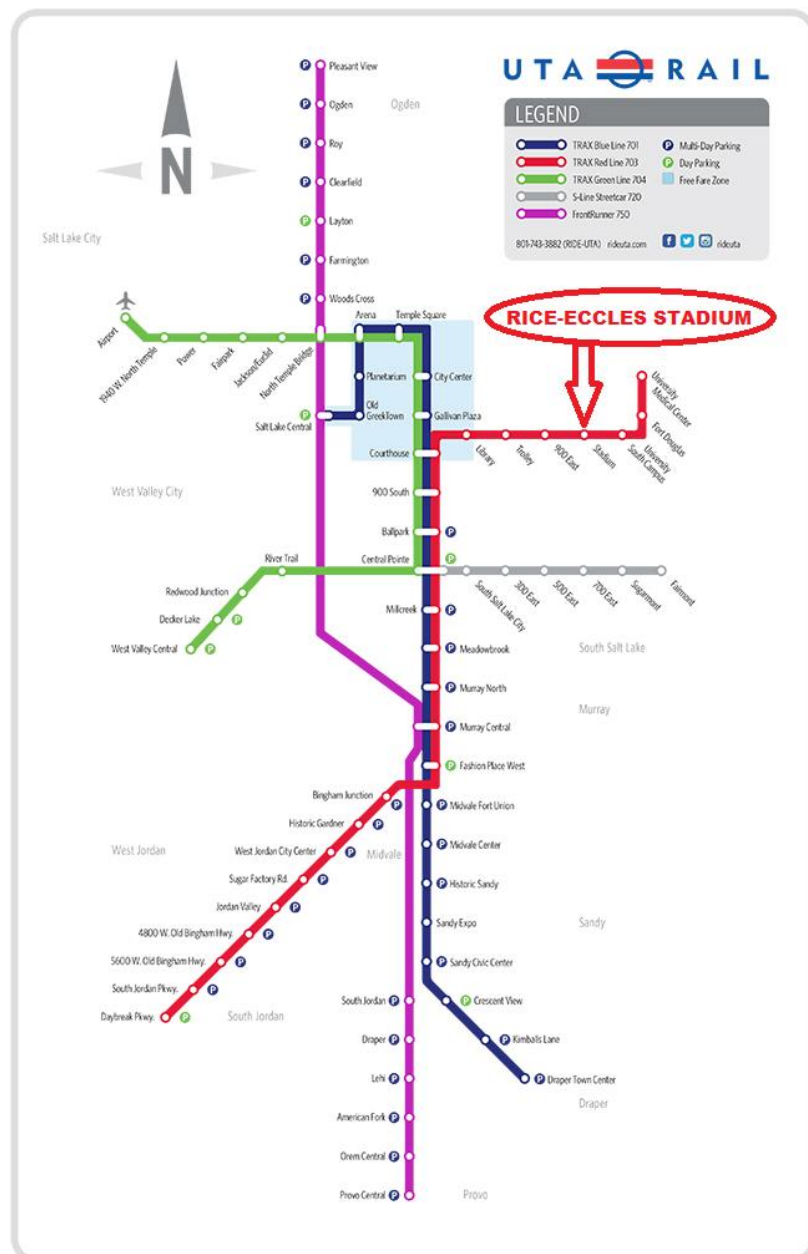

### Travel Tips for Riding UTA to the Game:

- **FrontRunner & TRAX** to game:
  - Arrive at station at least 5 minutes before train departure time.
  - **4:56 pm** Orem Station train departure
  - At Murray Station, transfer from **FrontRunner to TRAX Red Line to University.**
- **TRAX** only to game:
  - Murray Central Station (5300 South directly west of IHC Hospital) is the best TRAX station to drive to.
  - Arrive at station by **5:45 pm.**
  - Board **TRAX Red Line to University.**
  - Red Line runs every 15 minutes.