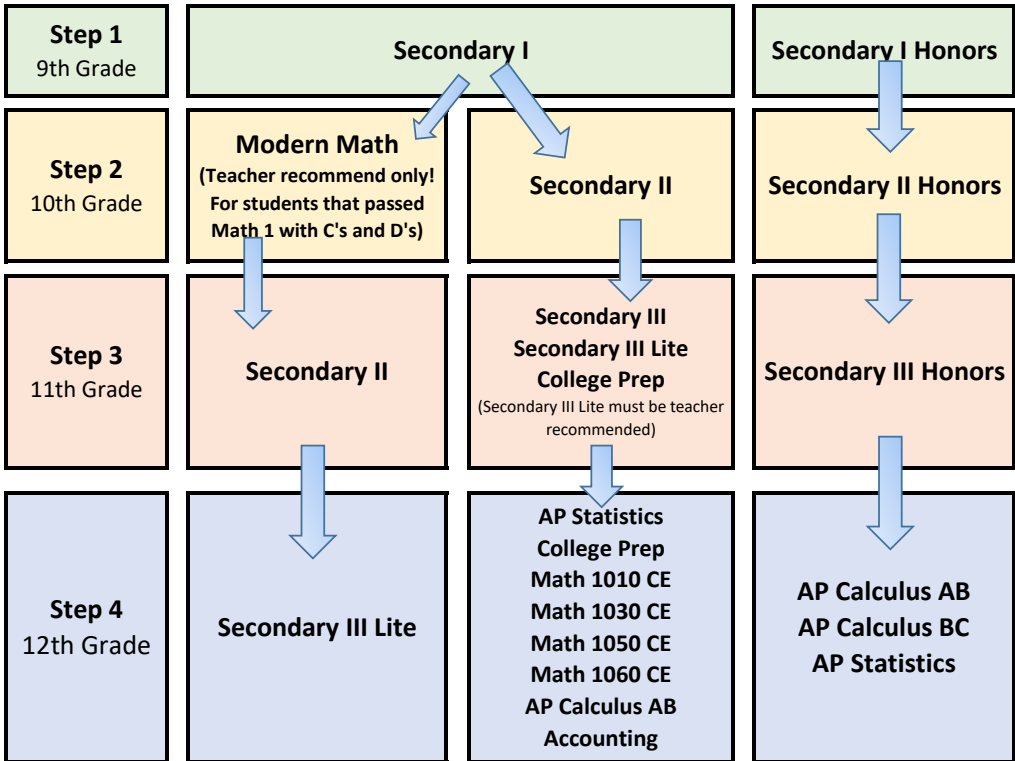

Westlake High School

10th Grade Registration Worksheet

This worksheet is to assist you with registration. Please do not return this form to the counseling center.

English	Math	Science	PE	Social Studies	CTE or Art	CTE or Art	CTE or Art or Elective
1 Credit	1 Credit	1 Credit	.50 Credit	.50 Credit	1 Credit	1 Credit	1 Credit
<input type="radio"/> English 10 <input type="radio"/> English 10 Honors <input type="radio"/> English 10 Resource	<input type="radio"/> Sec Math 1 <input type="radio"/> Sec Math 2 <input type="radio"/> Sec Math 2 H <input type="radio"/> Sec Math 3 <input type="radio"/> Sec Math 3 H	<input type="radio"/> Earth Systems <input type="radio"/> Biology <input type="radio"/> Bio Ag <input type="radio"/> Chemistry <input type="radio"/> CE Chemistry <input type="radio"/> Physics <input type="radio"/> Physics w/Tech	<input type="radio"/> Fitness	<input type="radio"/> Ancient World History <input type="radio"/> Modern World History	* Recommend students sign up for Art, CTE, or World language classes.	* Recommend students sign up for Art, CTE, or World language classes.	* Recommend students sign up for Art, CTE, or World language classes.
			Health				
			.50 Credit	.50 Credit			
			<input type="radio"/> Health				

Westlake Science

Graduation requirement=3 years of Science
 (2 years of Foundation Courses & 1 additional year)
 Note: College & Universities want 4 years of Science

√=Biology Based Foundation Course (1 Required)
 Δ=Physical Based Foundation Course (1 Required)
 ±=Non-Foundation Course

Westlake Math

(CE classes require completion of Sec I, II, & III with at least a C average)

Graduation requirement=3 years of math
 (3 years--Secondary Math 1,2,3)
 Note: College & Universities want 4 years of Math