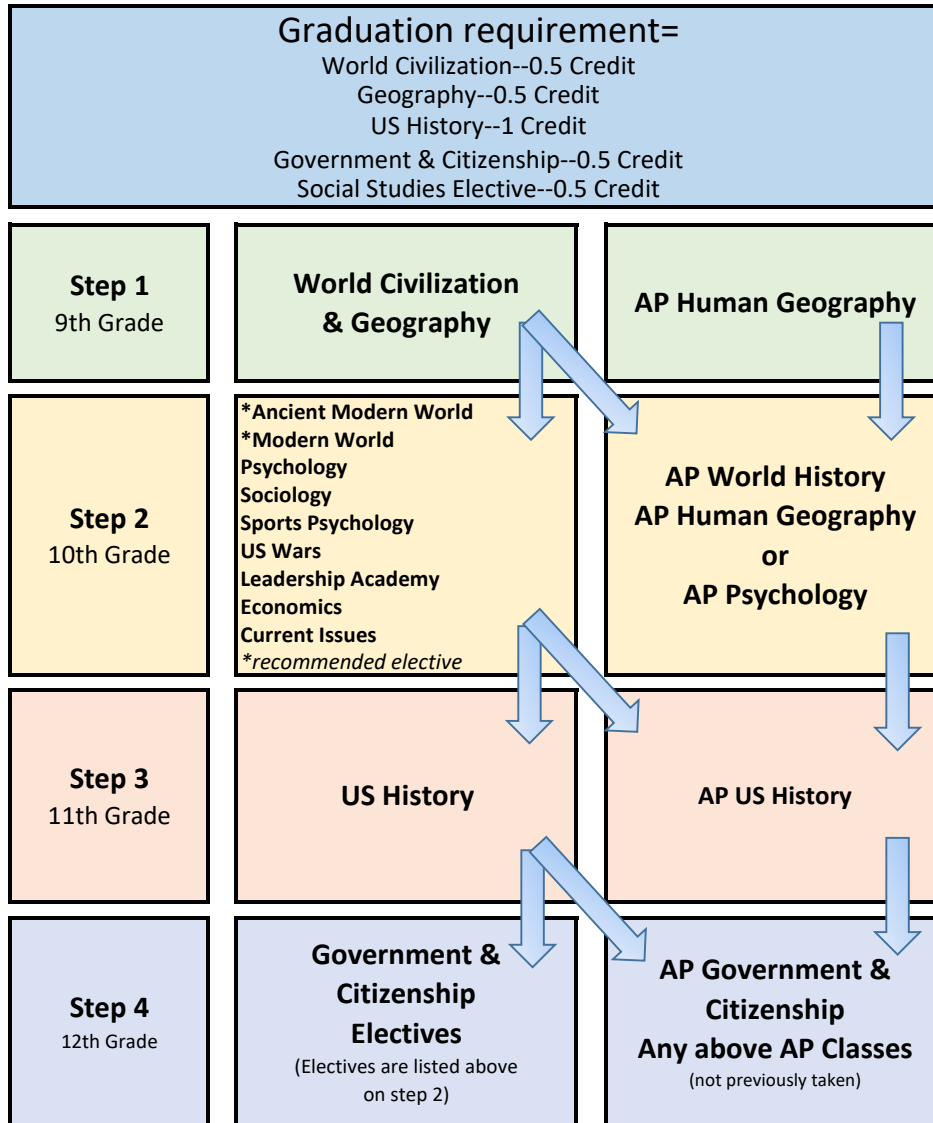

Westlake Social Studies