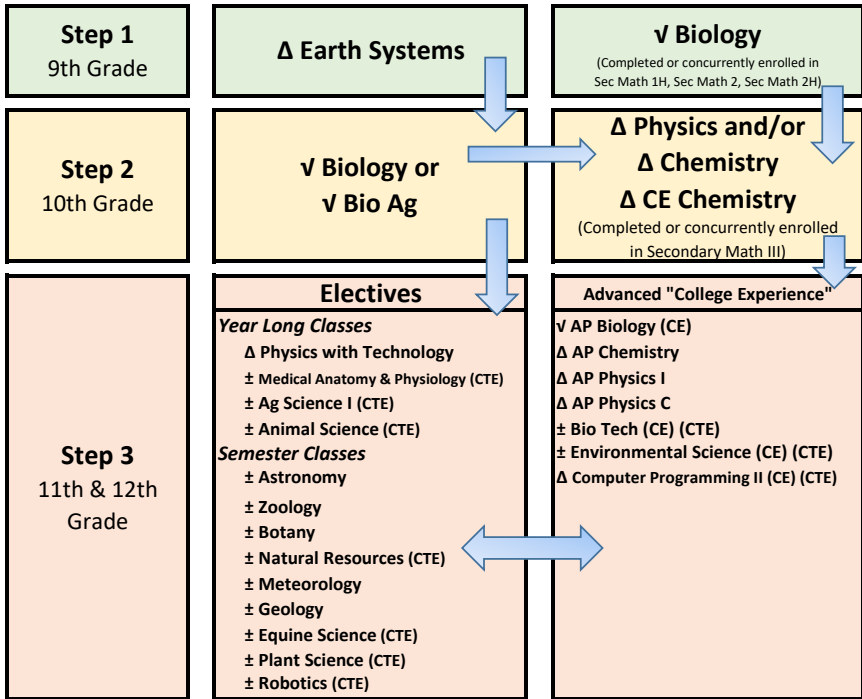

Westlake High School

10th Grade Registration Worksheet

This worksheet is to assist you with registration. Please do not return this form to the counseling center.

English	Math	Science	PE	Social Studies	CTE or Art	CTE or Art	CTE or Art or Elective
1 Credit	1 Credit	1 Credit	.50 Credit	.50 Credit	1 Credit	1 Credit	1 Credit
<input type="radio"/> English 10 <input type="radio"/> English 10 Honors <input type="radio"/> English 10 Resource	<input type="radio"/> Sec Math 1 <input type="radio"/> Sec Math 2 <input type="radio"/> Sec Math 2 H <input type="radio"/> Sec Math 3 <input type="radio"/> Sec Math 3 H	<input type="radio"/> Earth Systems <input type="radio"/> Biology <input type="radio"/> Bio Ag <input type="radio"/> Chemistry <input type="radio"/> CE Chemistry <input type="radio"/> Physics <input type="radio"/> Physics w/Tech	<input type="radio"/> Fitness	<input type="radio"/> Ancient World History <input type="radio"/> Modern World History	* Recommend students sign up for Art, CTE, or World language classes.	* Recommend students sign up for Art, CTE, or World language classes.	* Recommend students sign up for Art, CTE, or World language classes.
			Health				
			.50 Credit	.50 Credit			
			<input type="radio"/> Health				

If you plan on taking Seminary/Religious Release Time, it will take one of your elective slots and DOES NOT count as credit.

Graduation Requirements

You can view your graduation requirements by Logging into Skyward, on the left side of the screen is "GRADUTION REQUIREMENTS," anything in red is what you still need to take in order to graduate.

Westlake Science

Graduation requirement=3 years of Science
 (2 years of Foundation Courses & 1 additional year)
 Note: College & Universities want 4 years of Science

√=Biology Based Foundation Course (1 Required)
 Δ=Physical Based Foundation Course (1 Required)
 ±=Non-Foundation Course